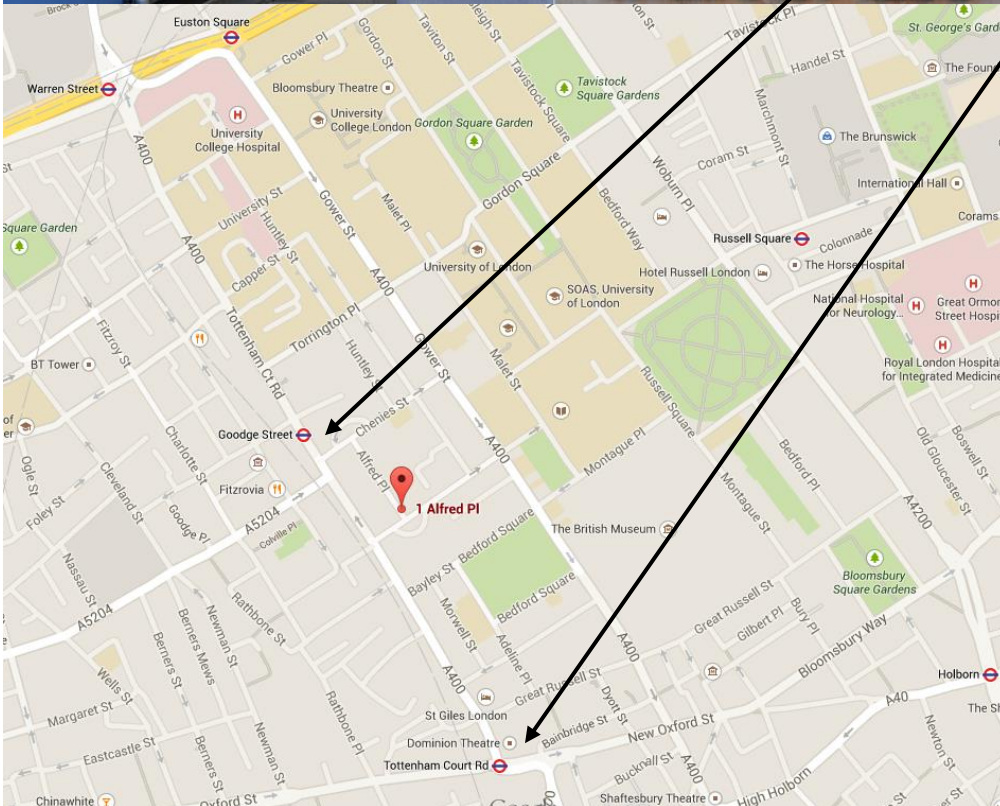

Our London office is located on the 2<sup>nd</sup> floor at One Alfred Place, which is a private development located in the heart of the West End.

The nearest Tube Station to Alfred Place is **Goodge Street**, which is a 2 minute walk to the west.

**Tottenham Court Road Tube Station** is a 5 minute walk and **Euston Railway Station** is an 11 minute walk away.

**Collingwood House NCP** is a 10 minute walk.

This is located on

103 New Cavendish St.  
Fitzrovia  
London  
W1W 6XH